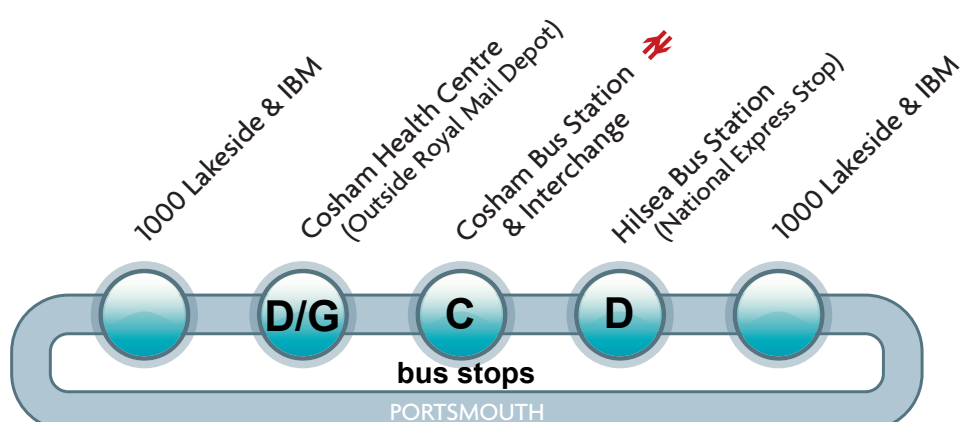

SHUTTLE BUS SERVICE

LAKE SIDE NORTH HARBOUR

MONDAY TO FRIDAY

Scan to download
bus timetable

Morning Service

1000 Lakeside & IBM	06:55	07:15	07:35	07:55	08:15	08:35	08:55	09:15	09:35
Cosham Health Centre (Outside Royal Mail Depot)	07:00	07:20	07:40	08:00	08:20	08:40	09:00	09:20	09:40
Cosham Bus Station & Interchange ➡	07:05	07:25	07:45	08:05	08:25	08:45	09:05	09:25	09:45
Hilsea Bus Station (National Express stop)	07:10	07:30	07:50	08:10	08:30	08:50	09:10	09:30	09:50
1000 Lakeside & IBM	07:15	07:35	07:55	08:15	08:35	08:55	09:15	09:35	09:55

Afternoon Service

1000 Lakeside & IBM	15:45	16:05	16:25	16:45	17:05	17:25	17:45	18:05	18:25	18:45
Cosham Health Centre (Outside Royal Mail Depot)	15:50	16:10	16:30	16:50	17:10	17:30	17:50	18:10	18:30	18:50
Cosham Bus Station & Interchange ➡	15:55	16:15	16:35	16:55	17:15	17:35	17:55	18:15	18:35	18:55
Hilsea Bus Station (National Express stop)	16:00	16:20	16:40	17:00	17:20	17:40	18:00	18:20	18:40	19:00
1000 Lakeside & IBM	16:05	16:25	16:45	17:05	17:25	17:45	18:05	18:25	18:45	19:05*

*Ends

Bus Route

Operated by:

BaileysBuses