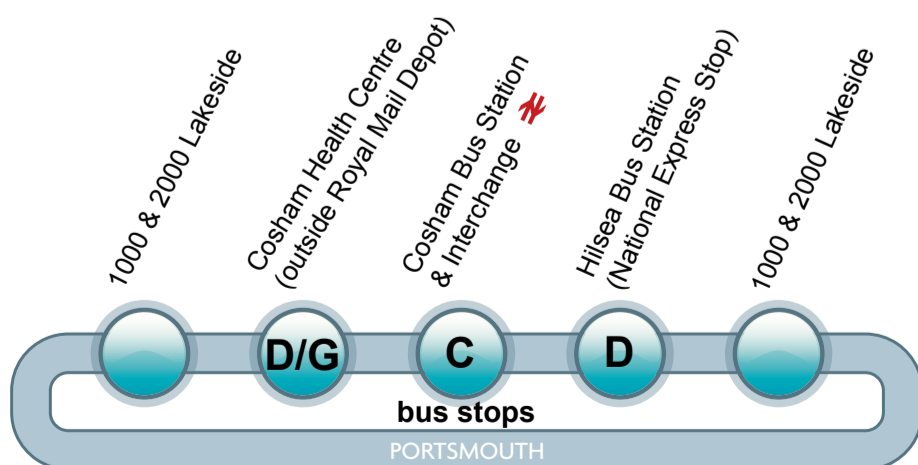

SHUTTLE BUS SERVICE

LAKESSIDE NORTH HARBOUR

MONDAY TO FRIDAY

Scan to download
bus timetable

Morning Service

1000 & 2000 Lakeside	06:55	07:15	07:35	07:55	08:15	08:35	08:55	09:15	09:35
Cosham Health Centre (Outside Royal Mail Depot)	07:00	07:20	07:40	08:00	08:20	08:40	09:00	09:20	09:40
Cosham Bus Station & Interchange ➡	07:05	07:25	07:45	08:05	08:25	08:45	09:05	09:25	09:45
Hilsea Bus Station (National Express stop)	07:10	07:30	07:50	08:10	08:30	08:50	09:10	09:30 * via Village Hotel	09:50
1000 & 2000 Lakeside	07:15	07:35	07:55	08:15	08:35	08:55	09:15	09:35	09:55

Afternoon Service

1000 & 2000 Lakeside	15:45	16:05	16:25	16:45	17:05	17:25	17:45	18:05	18:25	18:45
Cosham Health Centre (Outside Royal Mail Depot)	15:50	16:10	16:30	16:50	17:10	17:30	17:50	18:10	18:30	18:50
Cosham Bus Station & Interchange ➡	15:55	16:15	16:35	16:55	17:15	17:35	17:55	18:15	18:35	18:55
Hilsea Bus Station (National Express stop)	16:00	16:20 * via Village Hotel	16:40	17:00	17:20	17:40	18:00	18:20	18:40	19:00
1000 & 2000 Lakeside	16:05	16:25	16:45	17:05	17:25	17:45	18:05	18:25	18:45	19:05*

*Ends

Bus Route

Operated by:

BaileysBuses

The details contained within this timetable are correct at the time of publication. Please note however, that unforeseen circumstances can at times result in changes to the route / times. In the event of changes being necessary, we will communicate these at the earliest opportunity by email, however sometimes the need to change can be at short notice, so please check our reception desk for the very latest service information. In the event of bad weather, particularly in the winter, the service operator will update the Site Management team with service any delays or alterations to the service and Lakeside North Harbour will broadcast a message from their Twitter account @1000Lakeside. Last updated October 2017.